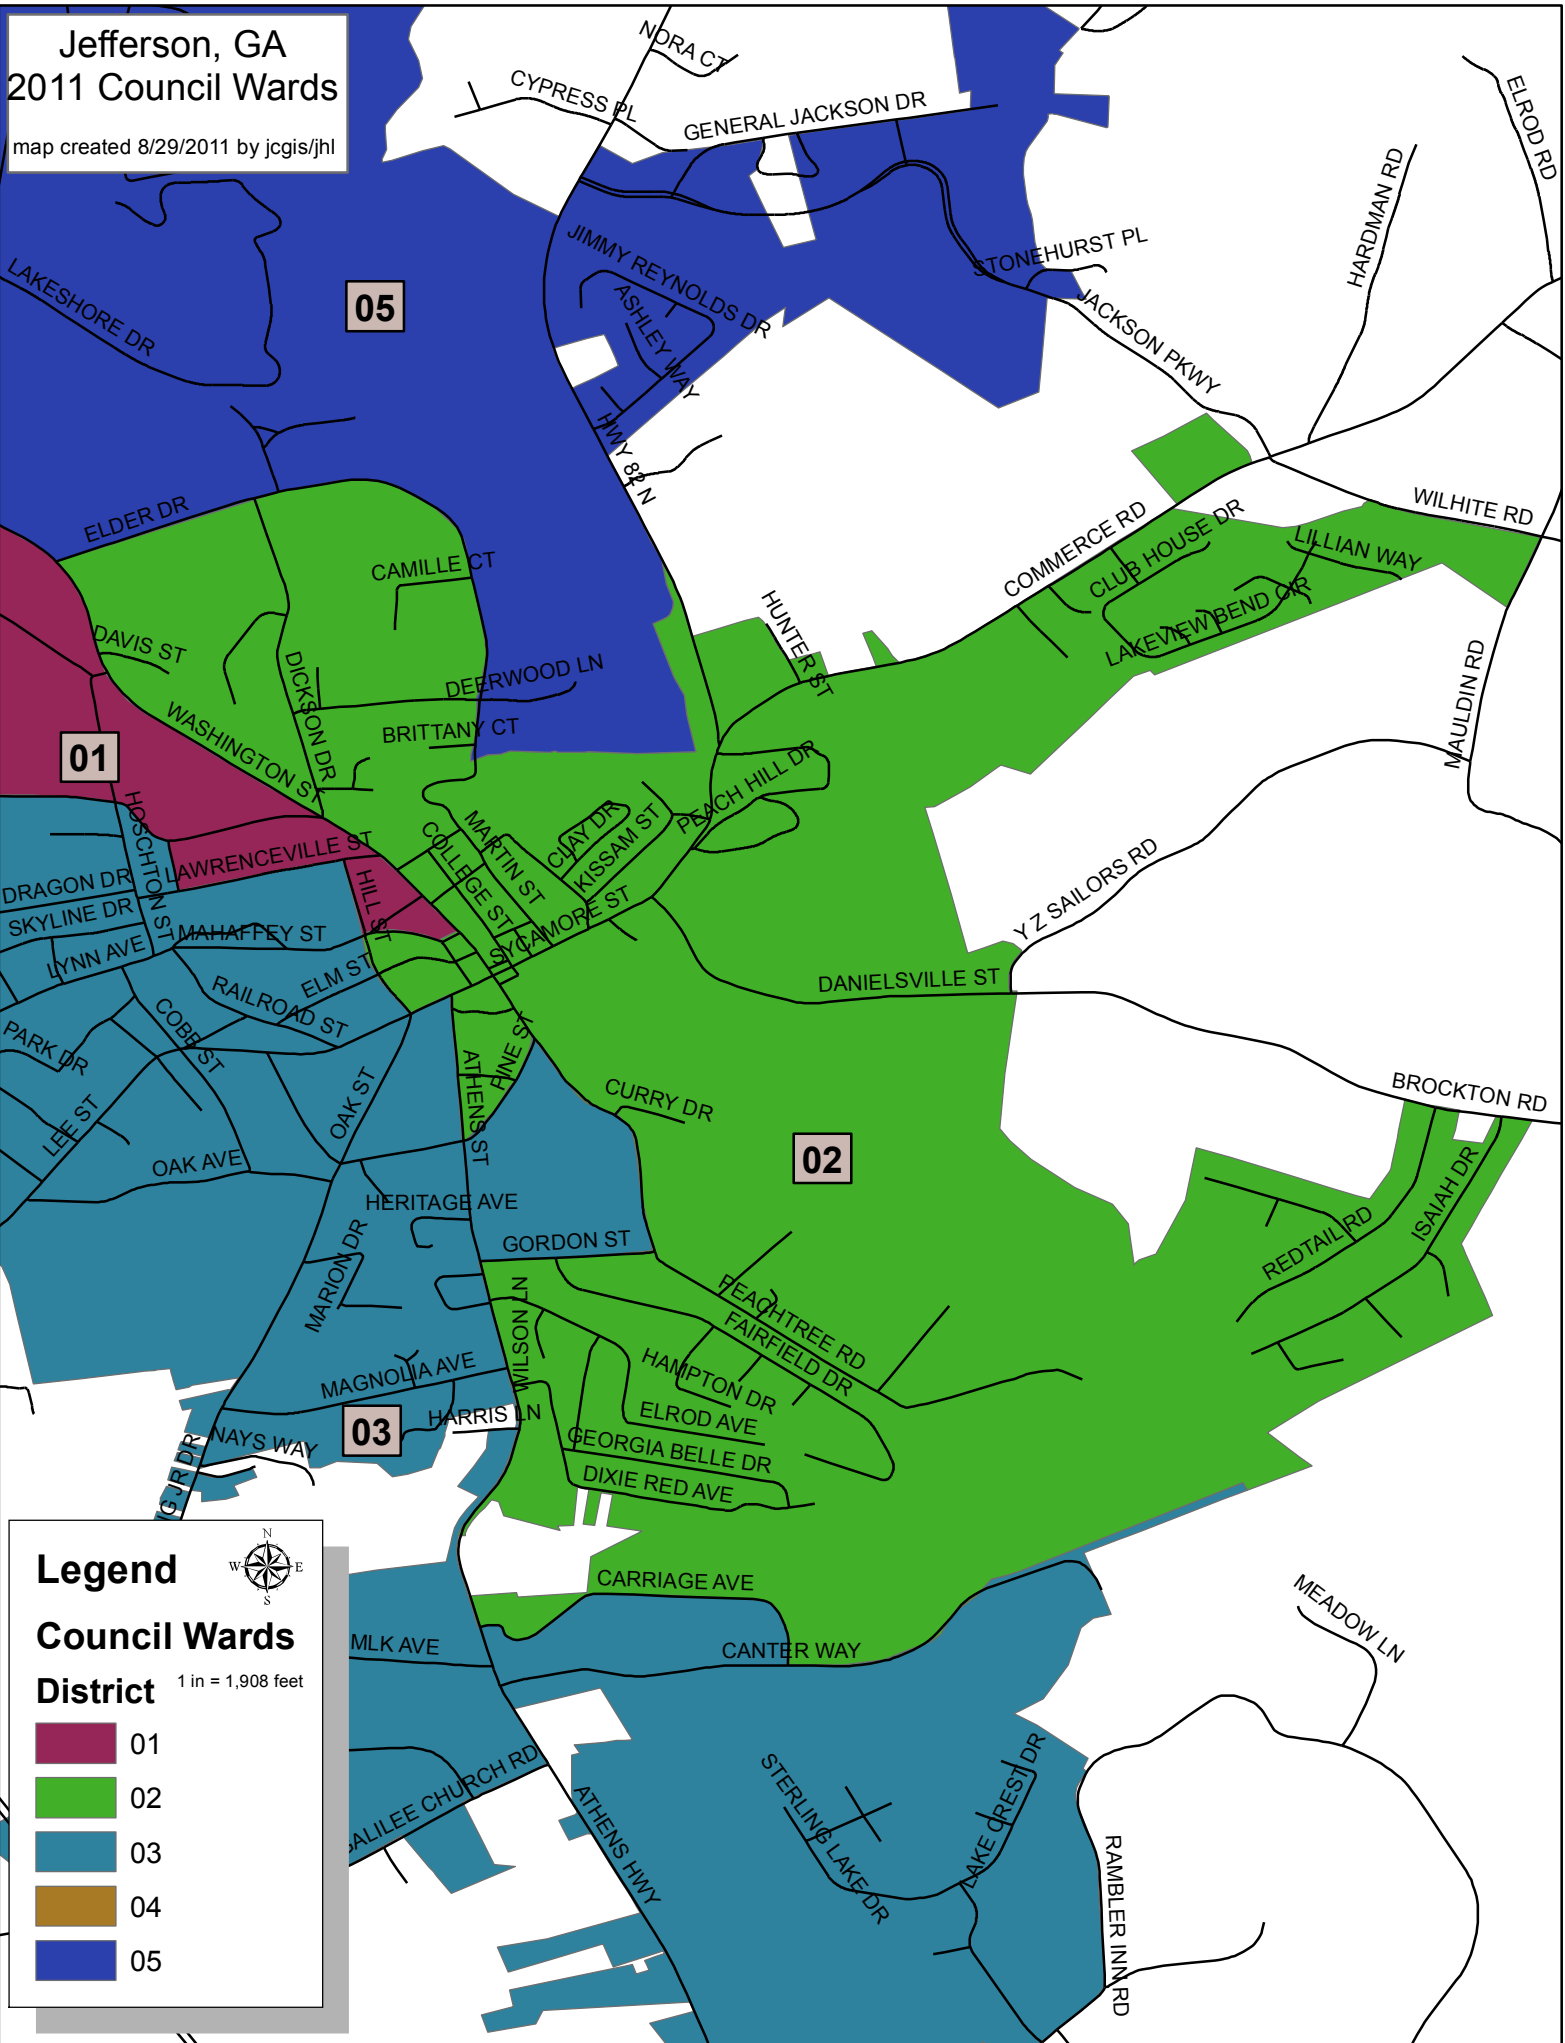

Jefferson, GA 2011 Council Wards

map created 8/29/2011 by jcgis/jhl

Legend

Council Wards

District

1 in = 1,908 feet

-  01
-  02
-  03
-  04
-  05