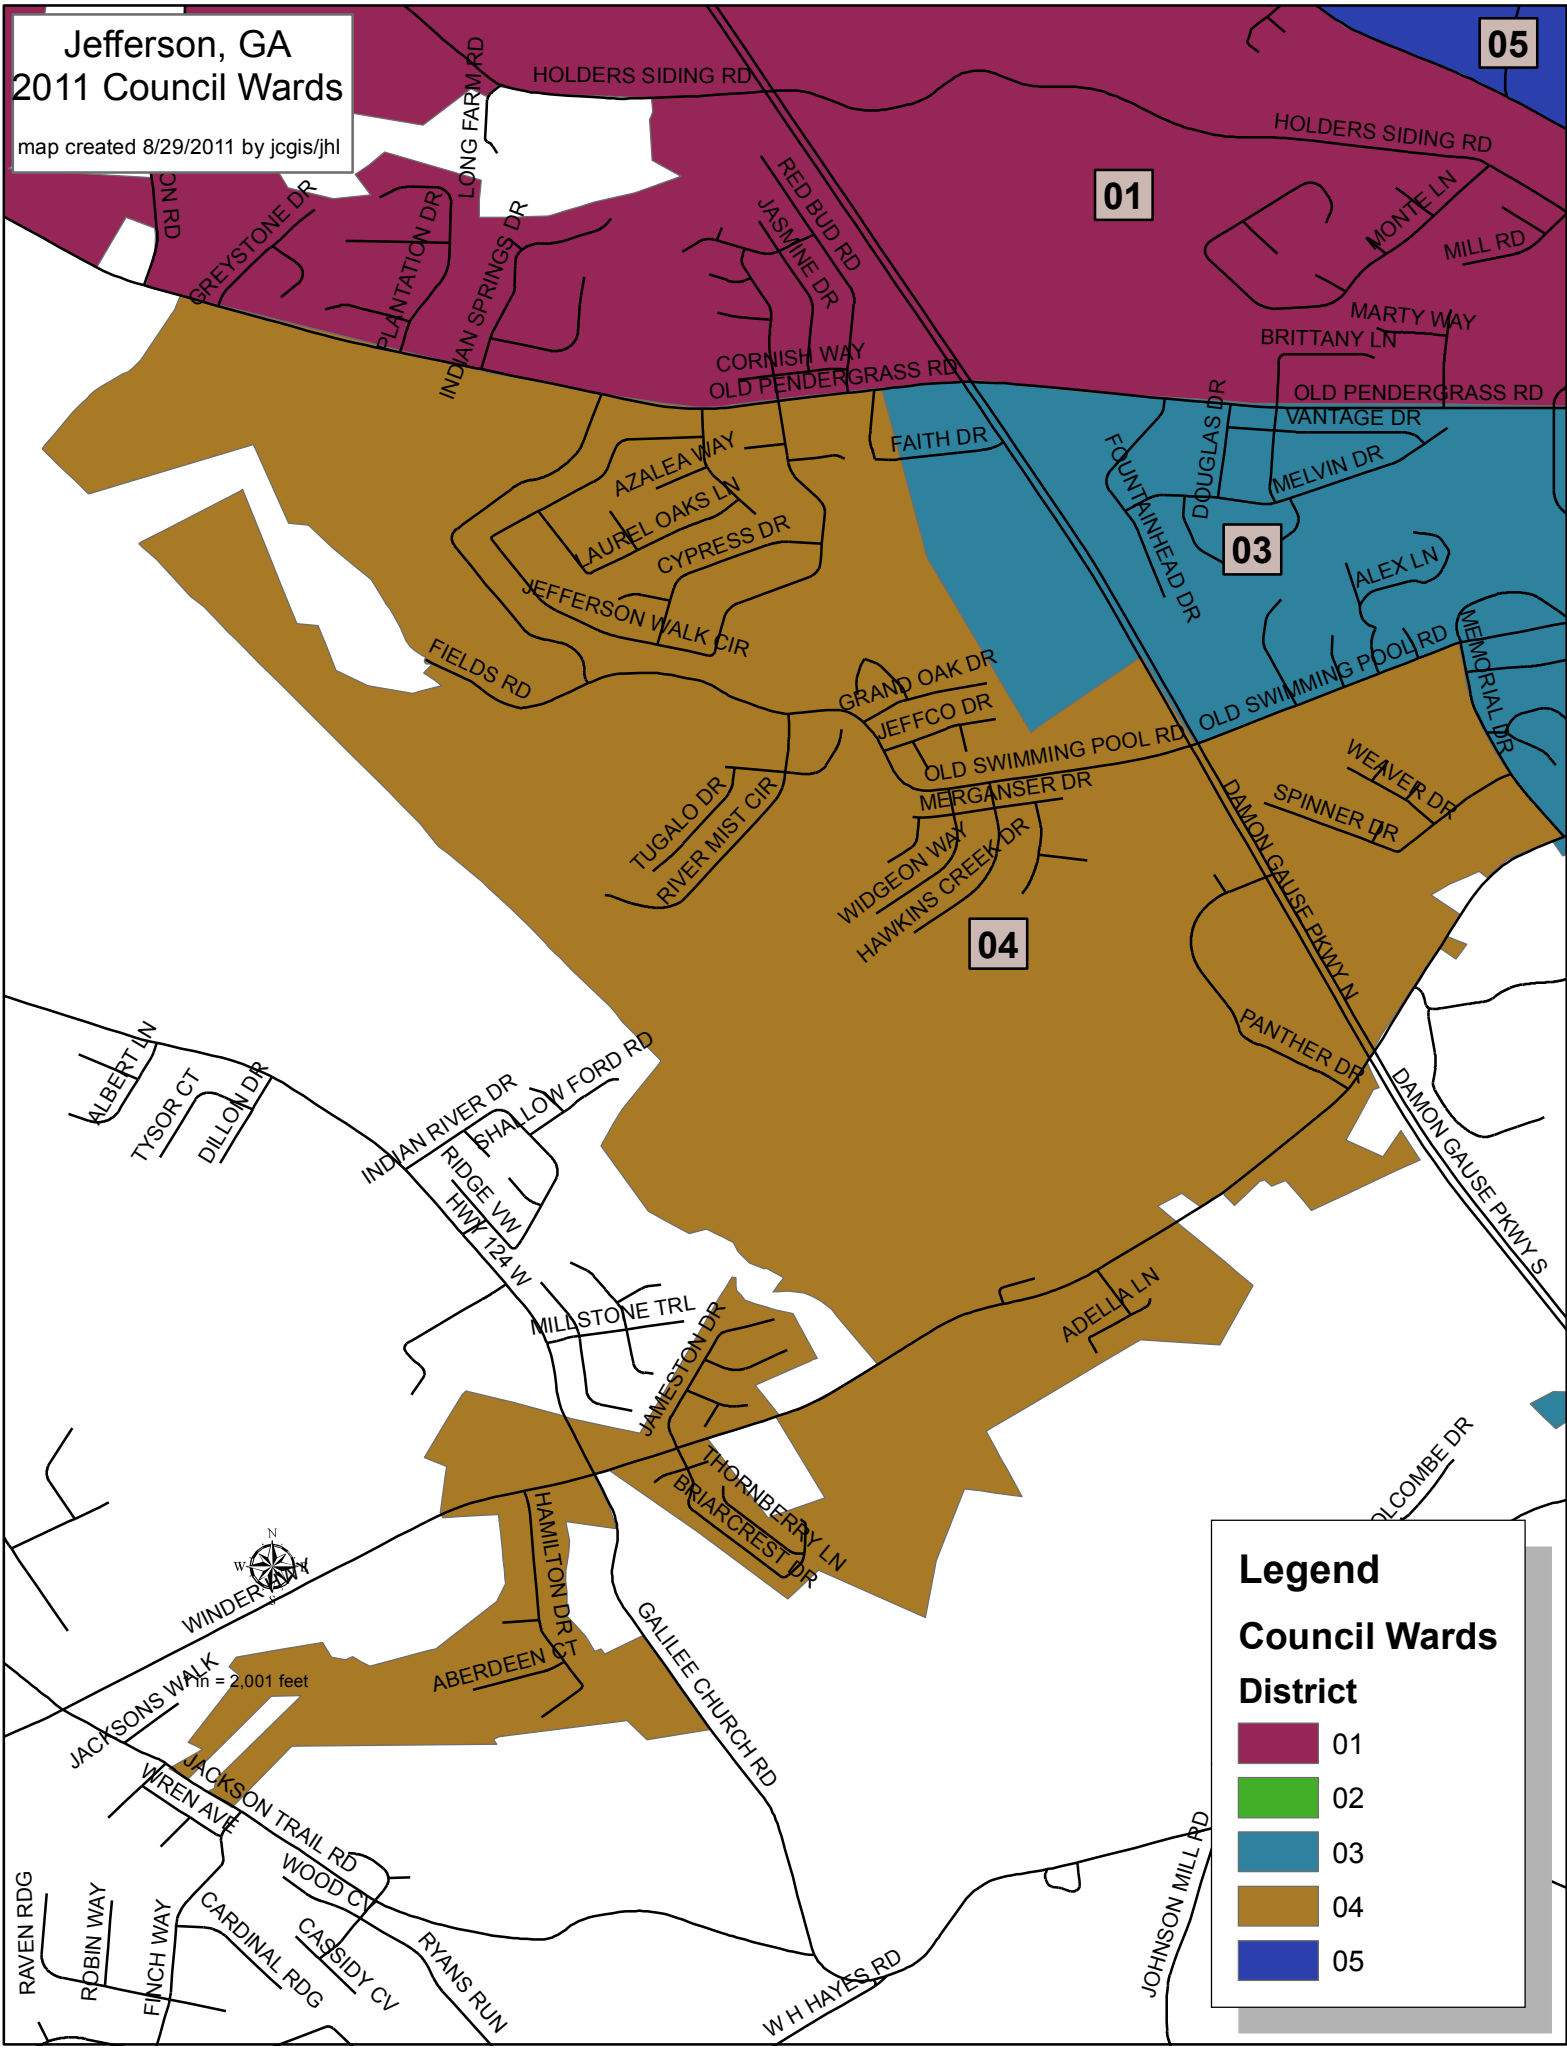

Jefferson, GA 2011 Council Wards

map created 8/29/2011 by jcgis/jhl

Legend

Council Wards

District

	01
	02
	03
	04
	05

Scale: 1 inch = 2,001 feet