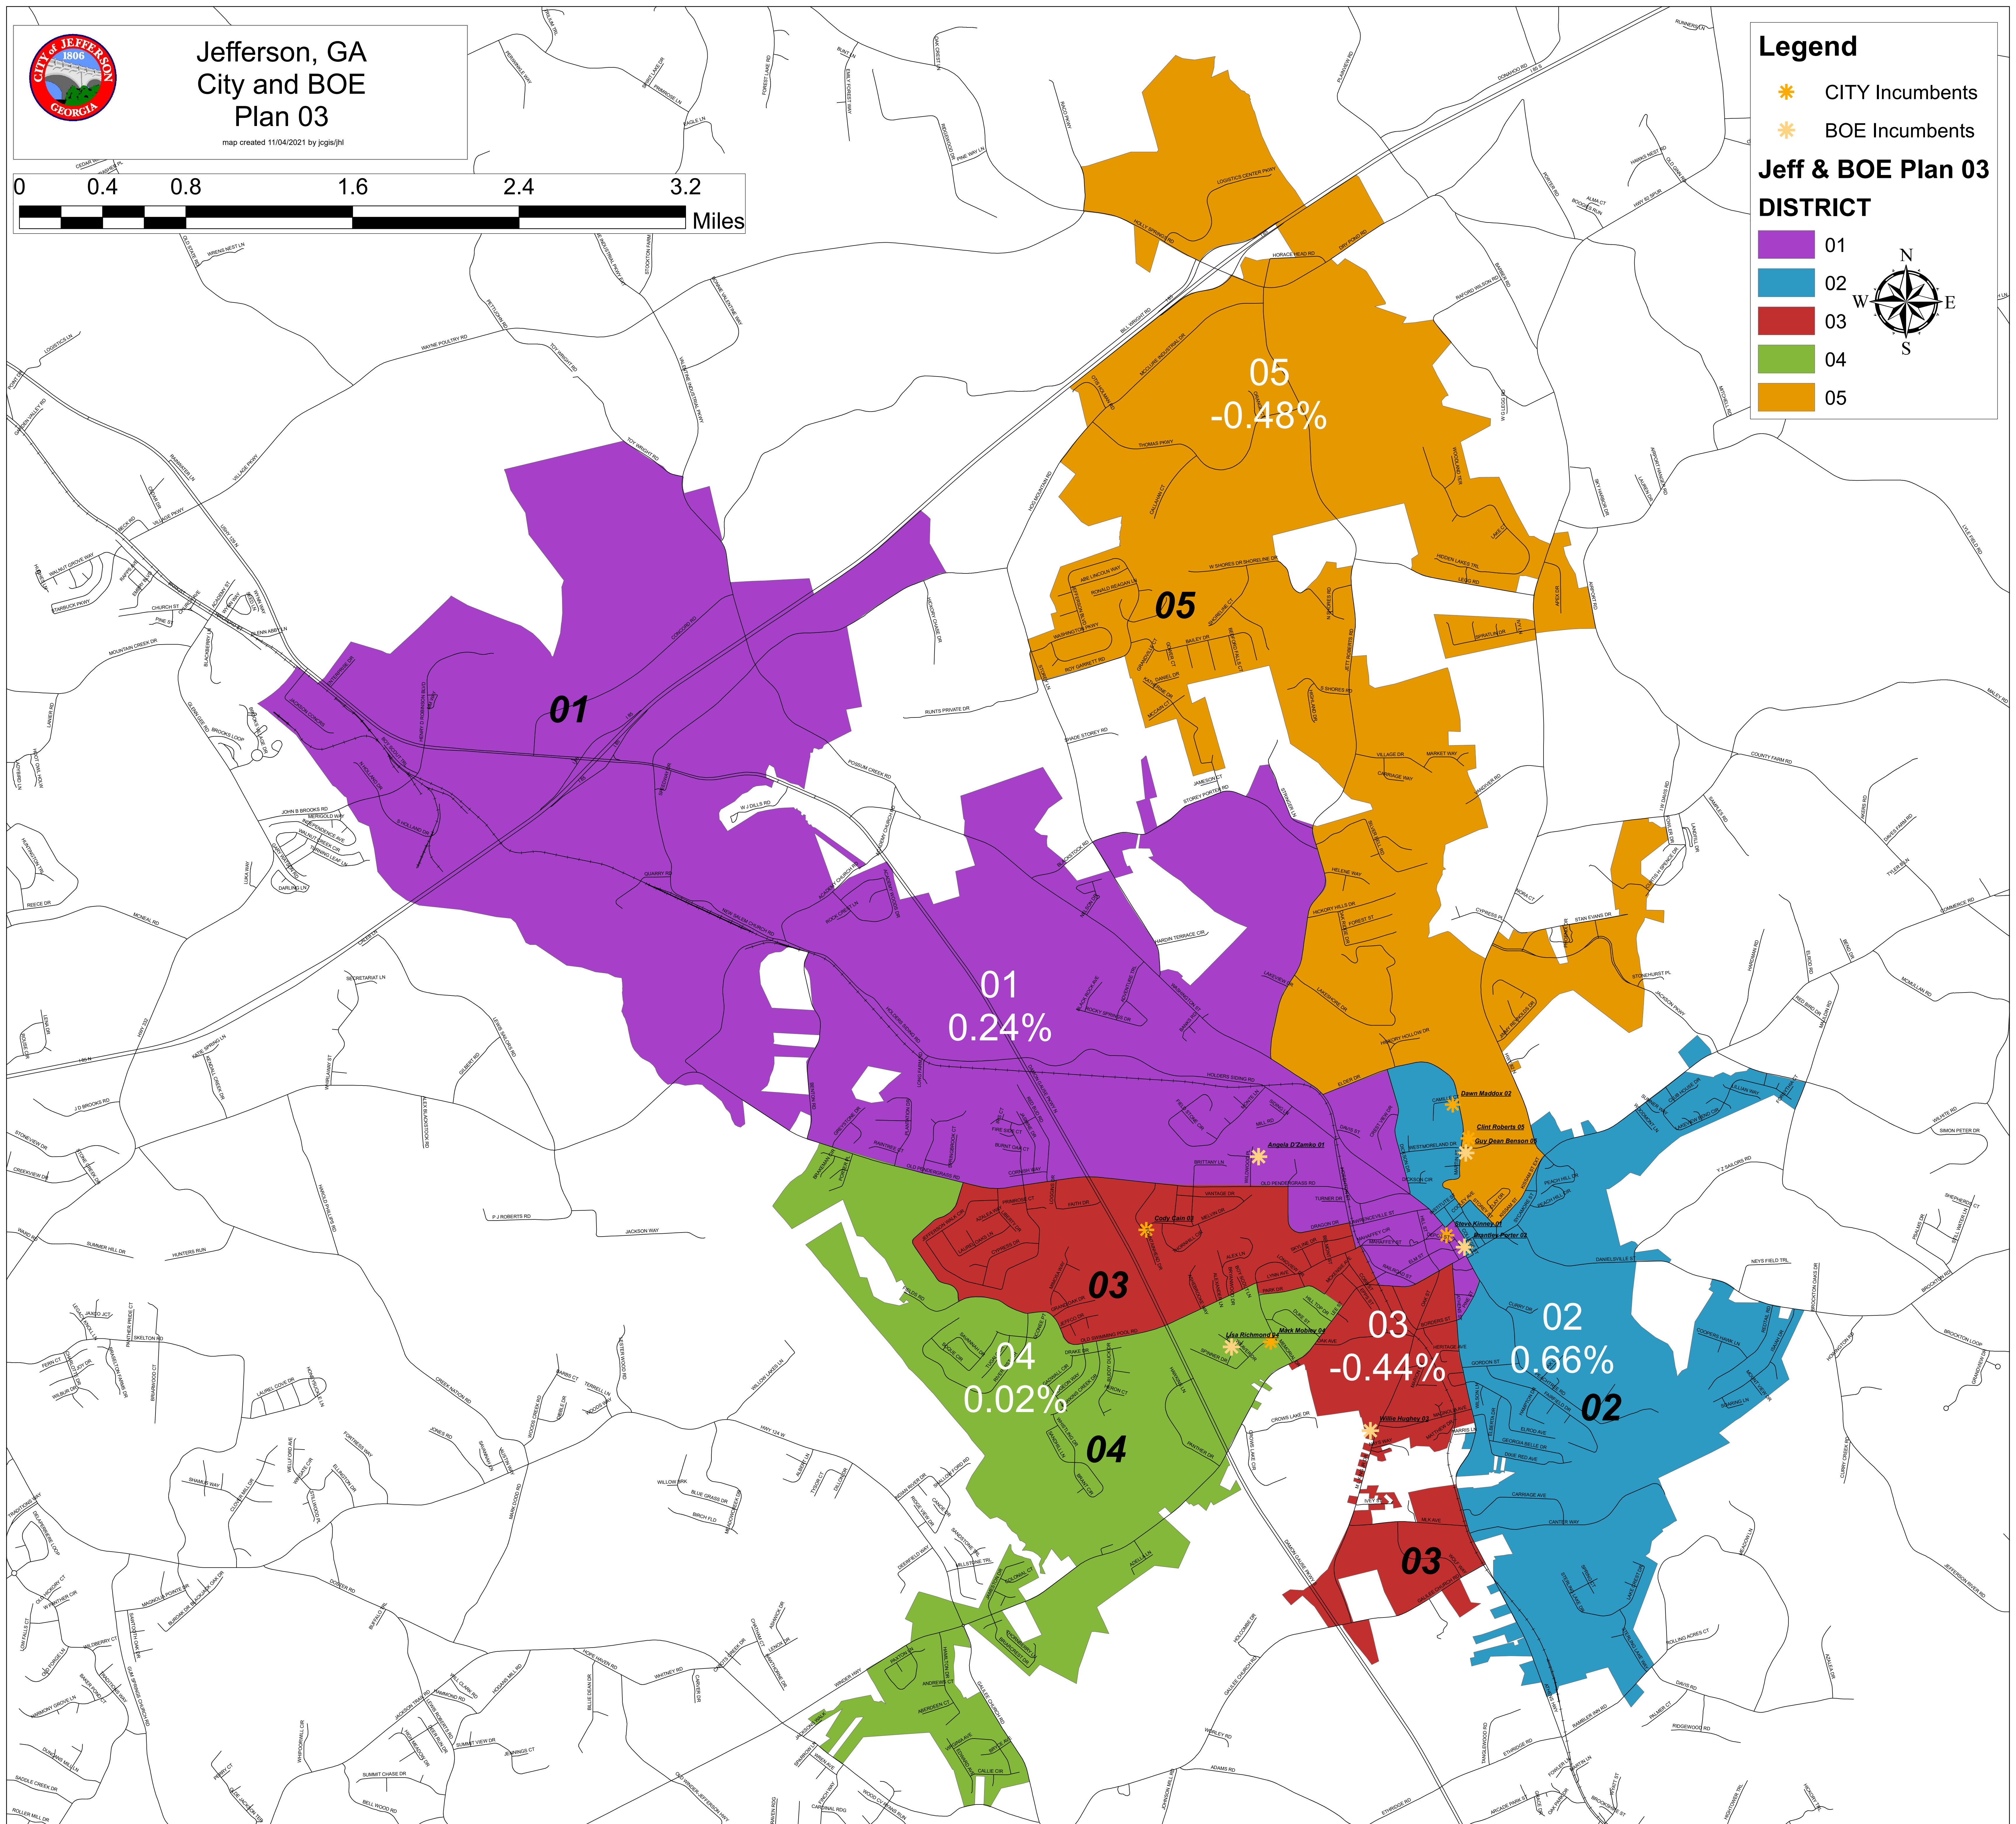

Jefferson, GA City and BOE Plan 03

map created 11/04/2021 by jcgis/jhl

Legend

- CITY Incumbents
- BOE Incumbents

Jeff & BOE Plan 03

DISTRICT

- 01
- 02
- 03
- 04
- 05

District	Population	Deviation	% Deviation	Hispanic Origin	% Hispanic Origin	18+_Pop	% 18+_Pop	18+_Wht	% 18+_Wht	18+_Blk	% 18+_Blk	18+_Ind	% 18+_Ind	18+_Asn	% 18+_Asn	18+_Hwn	% 18+_Hwn	18+_Oth	% 18+_Oth
01	2653	6.4	0.24%	318	11.99%	1874	70.64%	1497	56.43%	102	3.84%	3	0.11%	58	2.19%	0	0.00%	92	3.47%
02	2664	17.4	0.66%	201	7.55%	1872	70.27%	1456	54.65%	242	9.08%	7	0.26%	13	0.49%	0	0.00%	43	1.61%
03	2635	-11.6	-0.44%	172	6.53%	1764	66.95%	1342	50.93%	244	9.26%	1	0.04%	53	2.01%	1	0.04%	25	0.95%
04	2647	0.4	0.02%	163	6.16%	1697	64.11%	1442	54.48%	106	4.00%	1	0.04%	35	1.32%	2	0.08%	38	1.44%
05	2634	-12.6	-0.48%	186	7.06%	1796	68.19%	1533	58.20%	97	3.68%	3	0.11%	18	0.68%	0	0.00%	59	2.24%