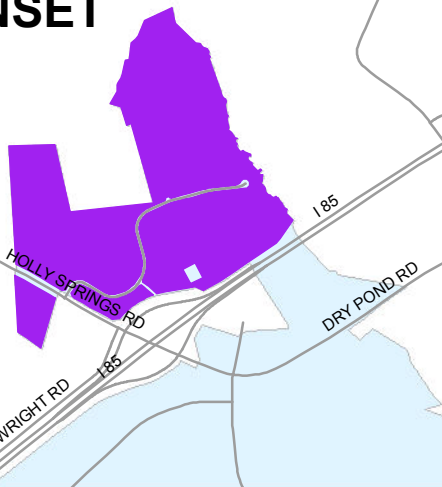

MAP INSET

Legend

 Opportunity Zone

1 in = 2,436 ft

**City of Jefferson
Opportunity Zone
Boundary Map
Approved February 2013**