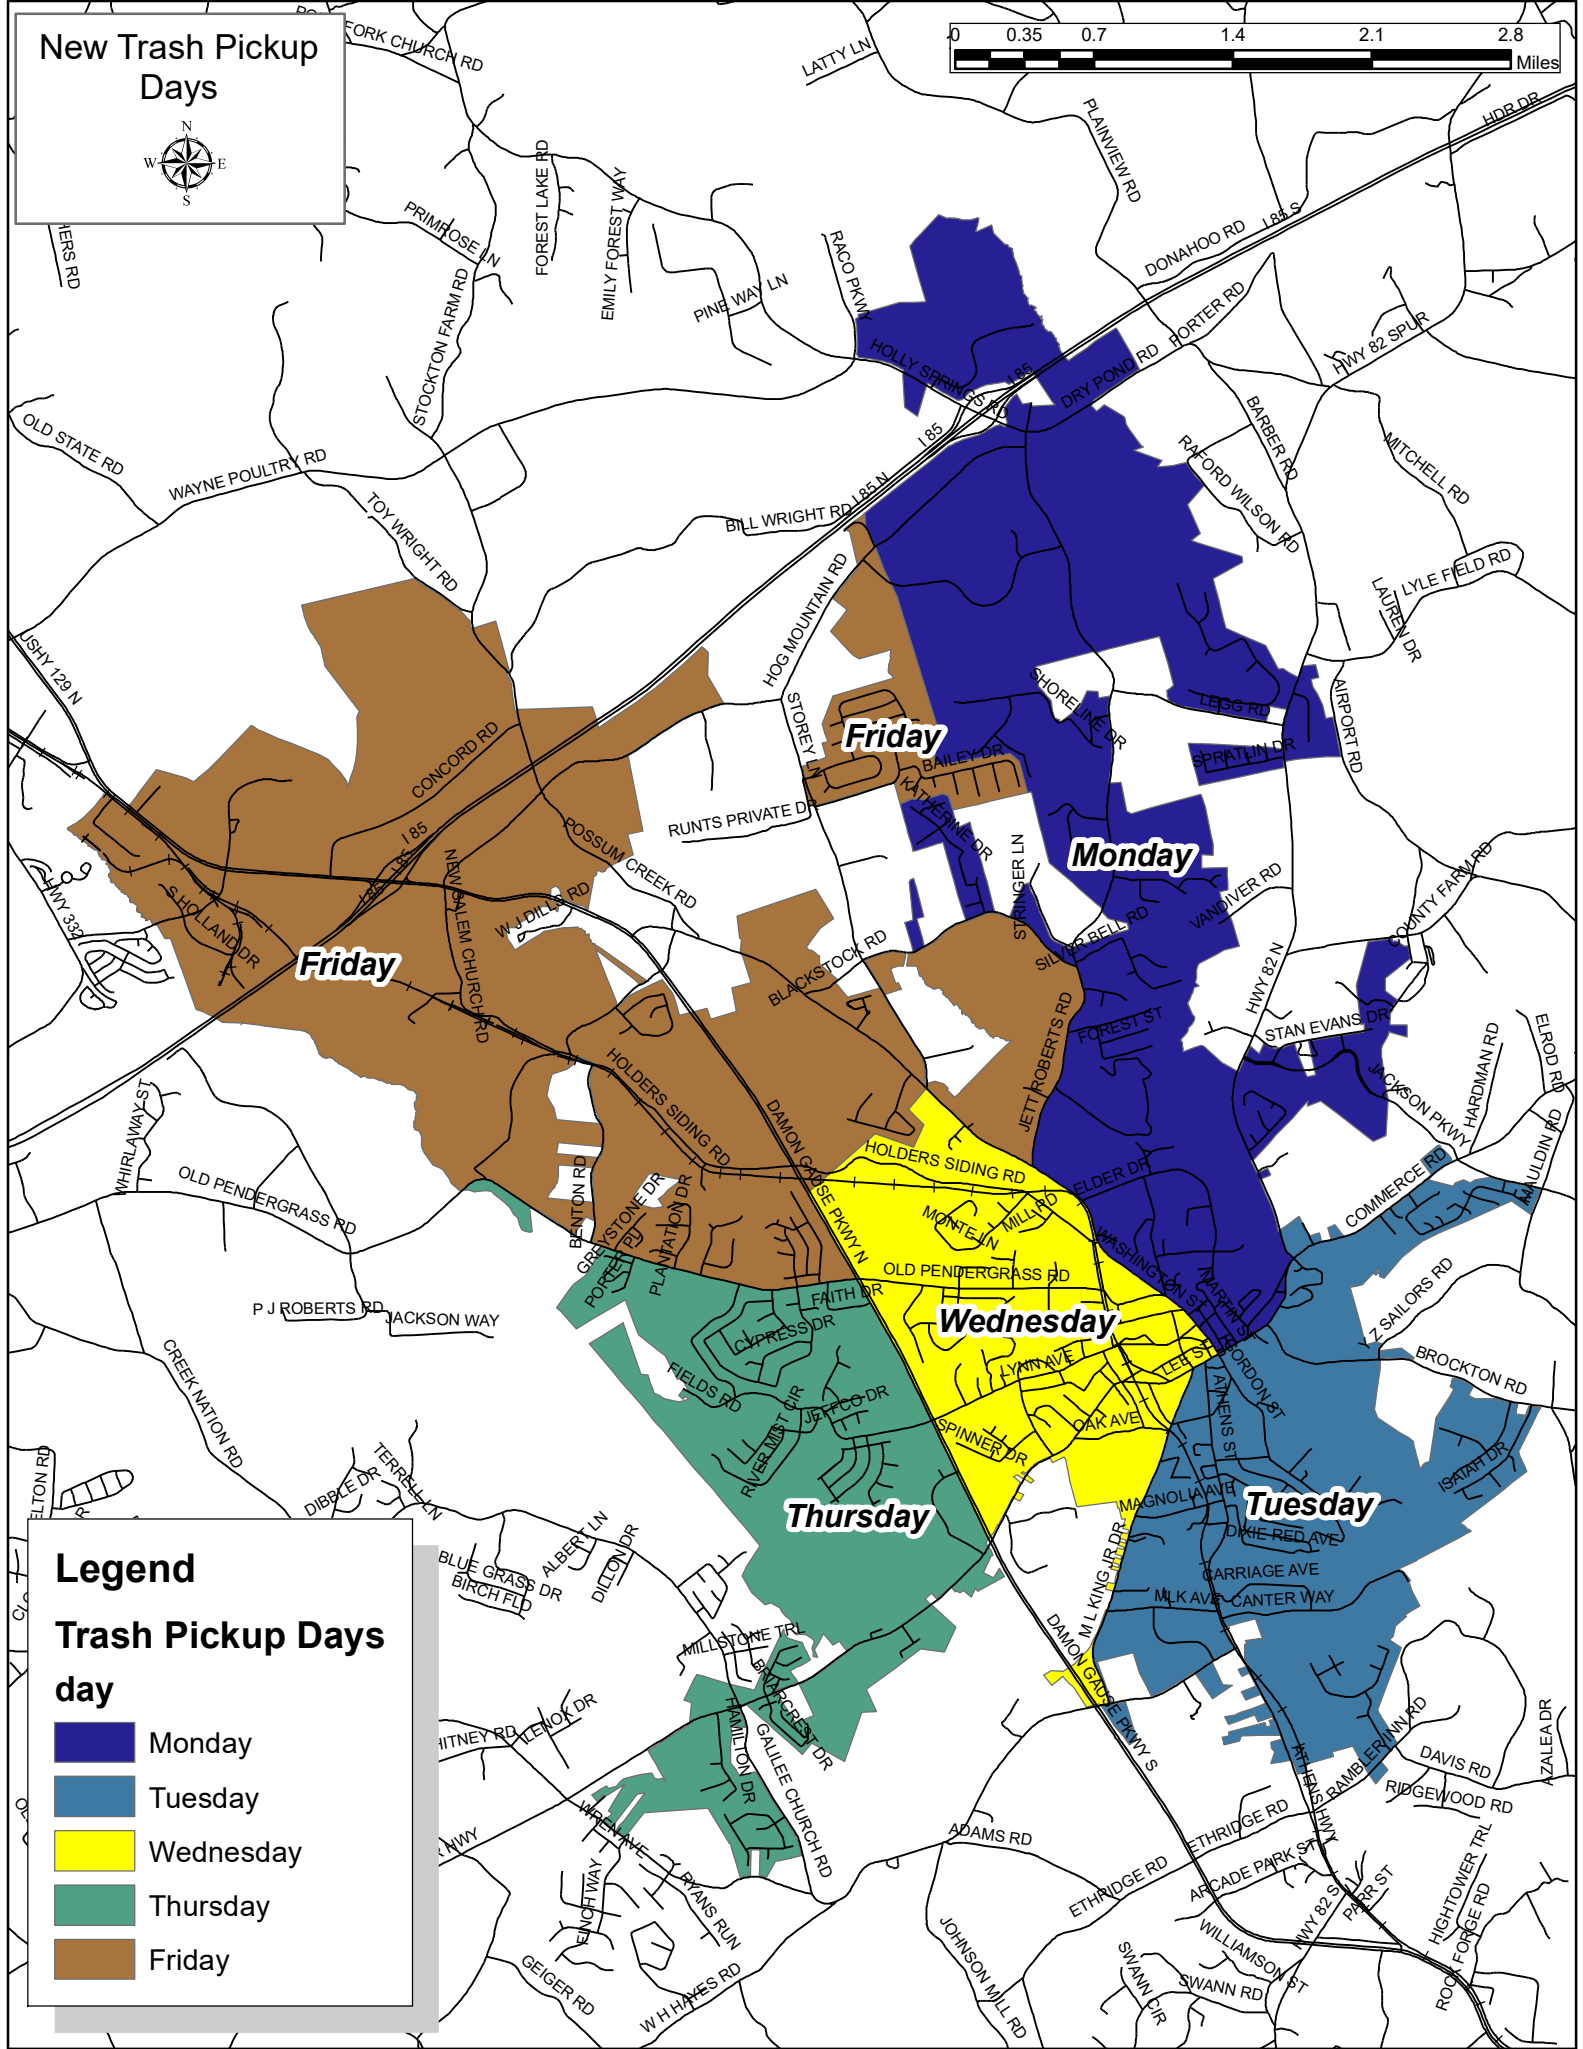

# New Trash Pickup Days

## Legend

### Trash Pickup Days

- Monday
- Tuesday
- Wednesday
- Thursday
- Friday